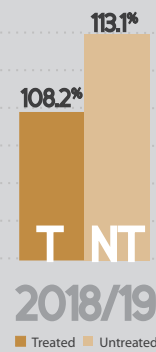

## PLANTS

Seasonal type	4
Rise earliness	(2)
Earliness	6.5 <b>Half-early</b>
Maturity group	6.5*
Frost	5
Lodging	6
Height	7

## DISEASES RESISTANCE

Yellow rust	8
Brown rust	7
Mildew	8
Eyespot	4
Septoria tritici	6
Fusarium	5
Rhynchosporiose	6
DON	5.5

## YIELD PERFORMANCE

Official trial CTPS 2018/19 yield as % of controls