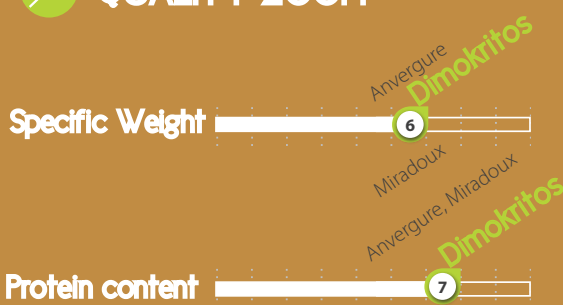

- . Very early
- . Elite durum wheat quality
- . High protein level
- . Early harvest

SOWING*

QUALITY ZOOM

PLANTS

YIELD COMPONENT

DISEASES RESISTANCE

TECHNOLOGICAL QUALITY