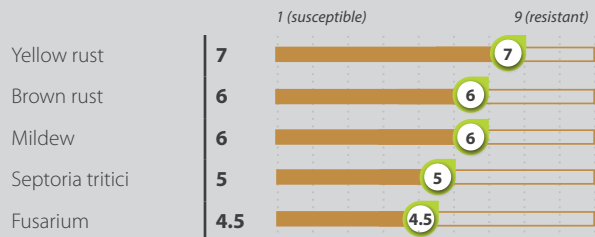

- . Very early
- . Elite durum wheat quality
- . High protein level
- . Early harvest

SOWING*

QUALITY ZOOM

PLANTS

YIELD COMPONENT

DISEASES RESISTANCE

TECHNOLOGICAL QUALITY