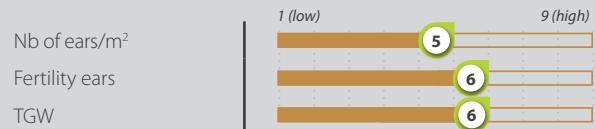

- . Very early
- . Elite durum wheat quality
- . High protein level
- . Early harvest

SOWING*

QUALITY ZOOM

PLANTS

YIELD COMPONENT

DISEASES RESISTANCE

TECHNOLOGICAL QUALITY