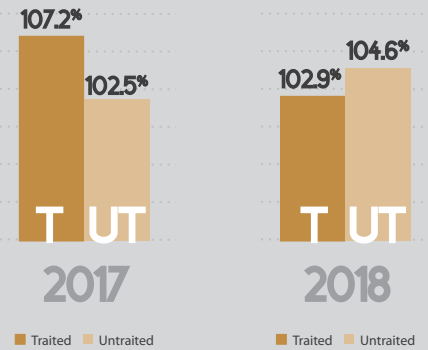

in % of controls of the year

Registration : France
Breeder code : SG-K144228
Growing area :

Celeste

+ STRENGTHS

- . Very good yield
- . Black seed
- . Good behaviour towards lodging

SOWING*

QUALITY ZOOM

Specific weight	8
Proteins	5
PMG	6.5
Color	Black
Fine grain	6.5

PLANTS

Seasonal type | **9 printemps**
Earliness | **6**

DISEASES RESISTANCE

YIELD

COTATION CTPS
103.6%

in % of controls 2017-2018

QUALITY ZOOM

Specific weight | **8**

Proteins | **5**